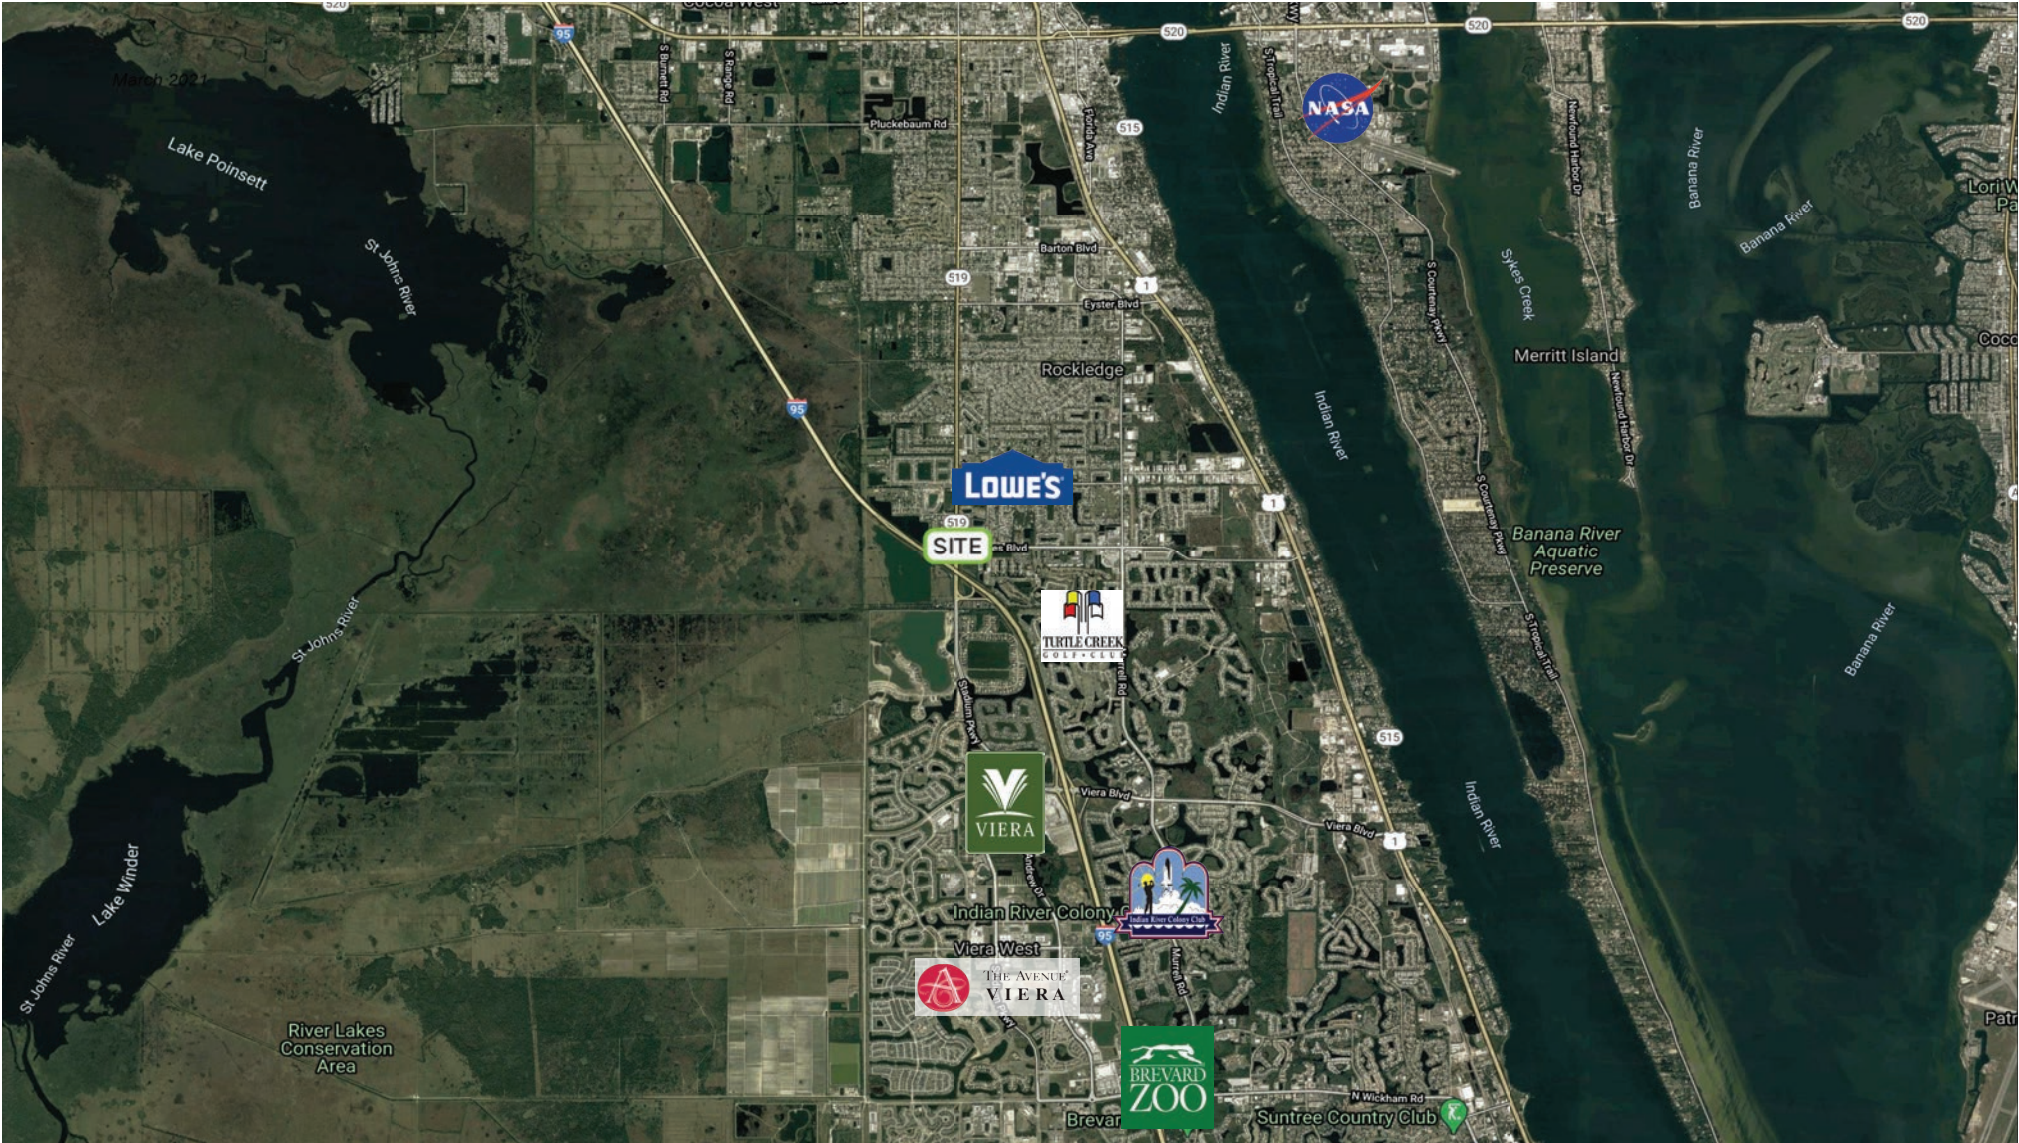

Highlights

- Located off Interstate 95, Barnes Boulevard and Fiske Boulevard with over 135,000 Cars Per Day
- The Development will be Part of a 240-unit Multifamily Development by DHI COMM
- Close Proximity to Viera, The Avenue Shopping Center, & Lowes Across the Street
- Frontage: 530' on Barnes Blvd
- Low Impact Fees
- Close proximity to:

Locational Aerial

Site Plan

Demographics

Retail Competition Map

Brevard County Highlights

Ranked No. 1

Brevard County ranks 1st in Florida with the most concentrated high-tech economy and 6th in the US.

Ranked No. 2