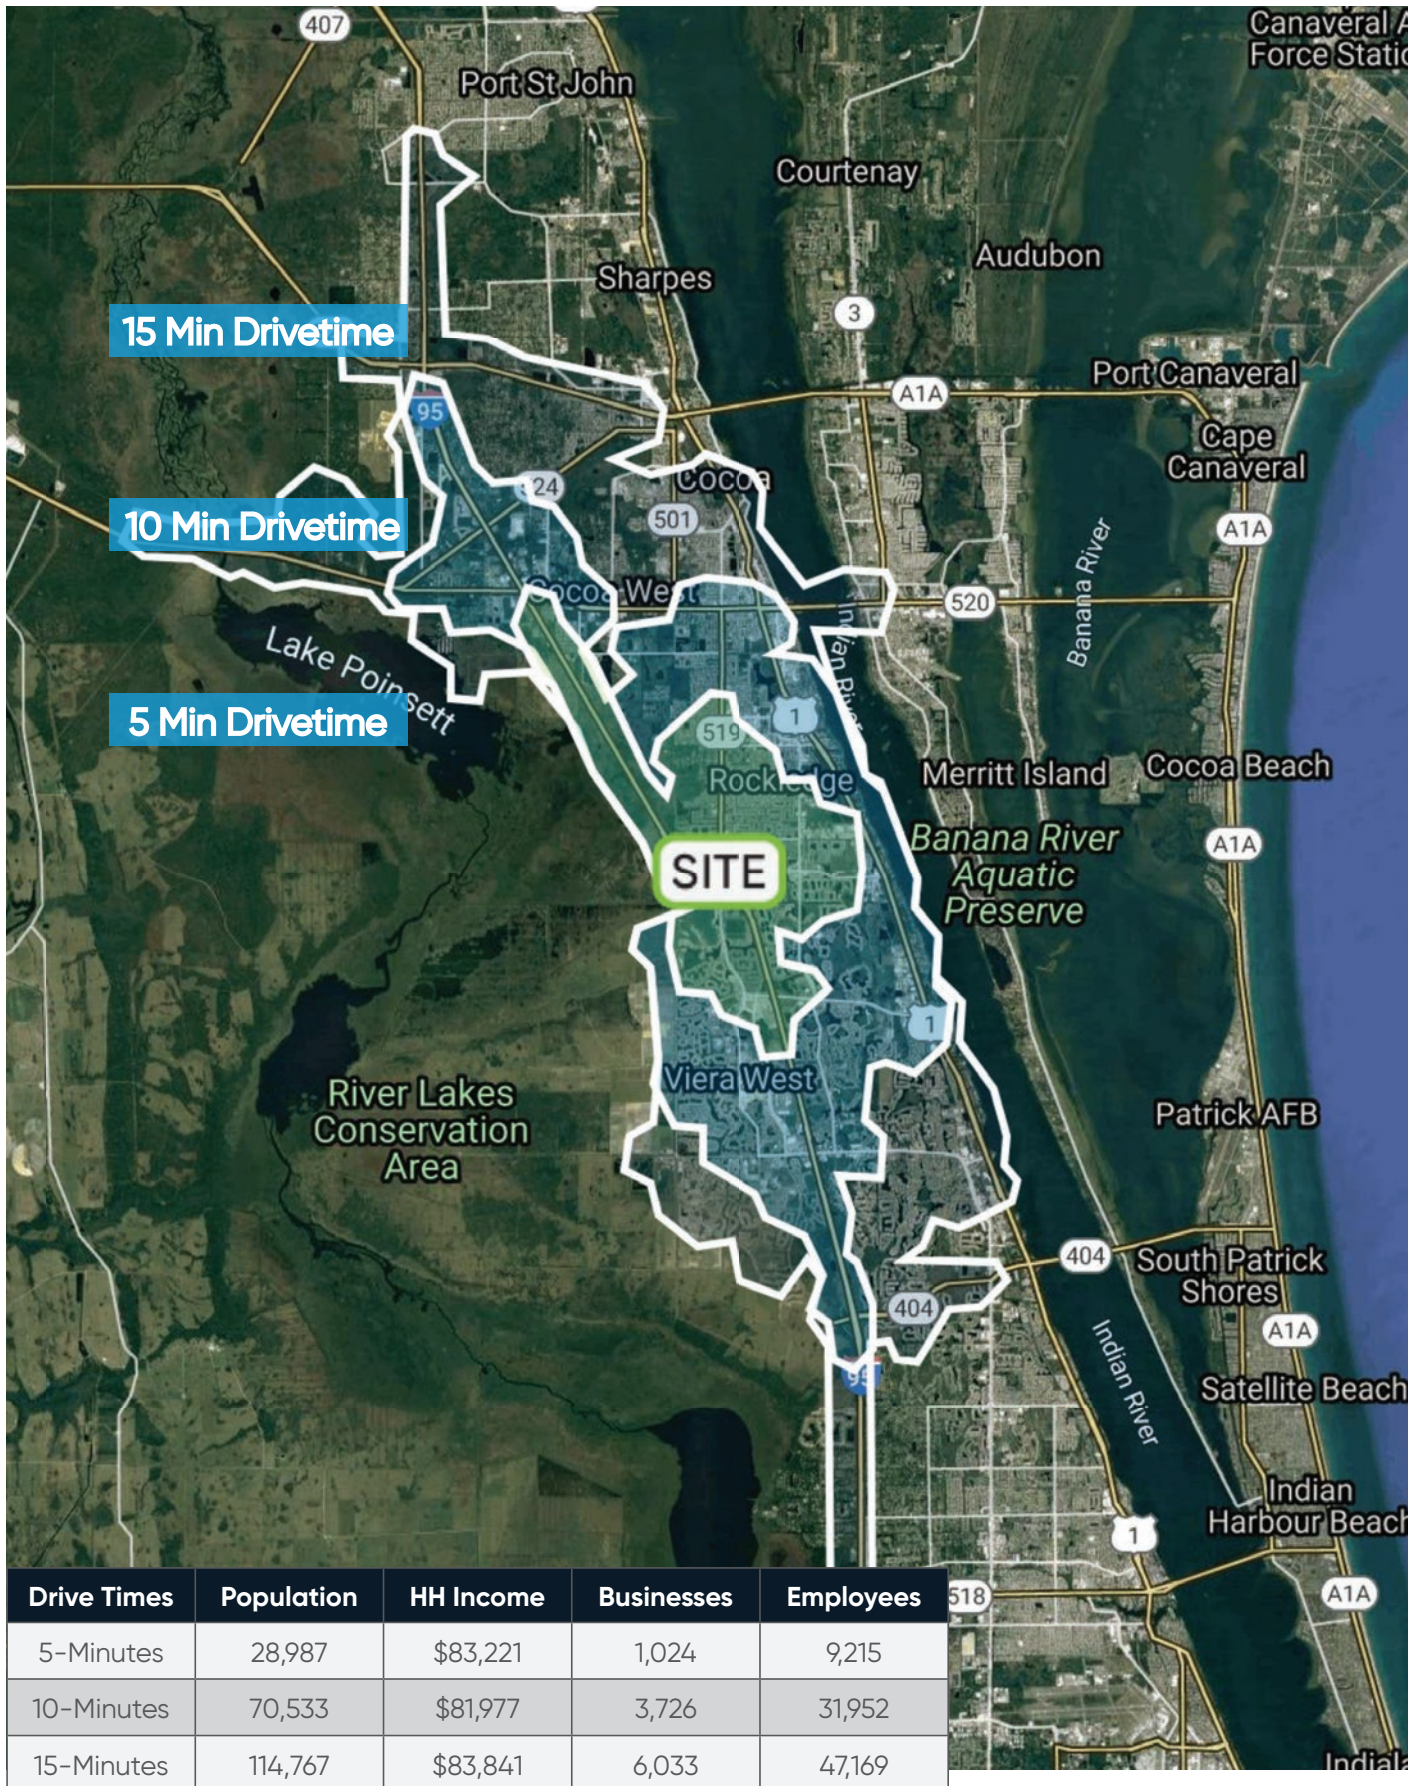

Highlights

- Located off Interstate 95, Barnes Boulevard and Fiske Boulevard with over 135,000 Cars Per Day
- The Development will be Part of a 240-unit Multifamily Development by DHI COMM
- Close Proximity to Viera, The Avenue Shopping Center, & Lowes Across the Street
- Frontage: 530' on Barnes Blvd
- Low Impact Fees
- Close proximity to:

Locational Aerial

Site Plan

Demographics

Retail Competition Map

Brevard County Highlights

Ranked No. 1

Brevard County ranks 1st in Florida with the most concentrated high-tech economy and 6th in the US.

Ranked No. 2